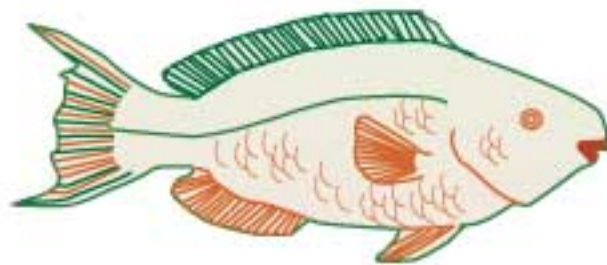

# Vertebrates - Fish

Warpaint Shiner  
*Luxilus coccogenis*

Purple Spotted Gudgeon  
*Mogurnda* sp.

Moorish Idol  
*Zanclus cornutus*

Summer Flounder  
*Paralichthys dentatus*

Parrotfish  
Family Scaridae

Leafy Sea Dragon  
*Phycodurus* sp.