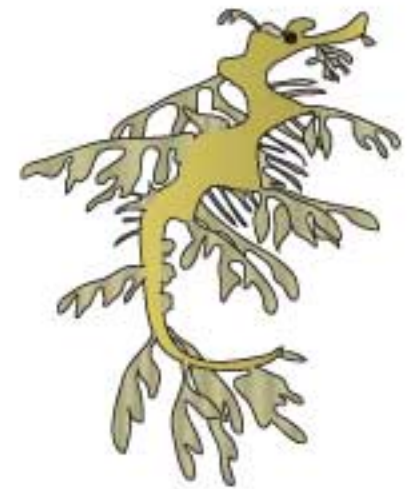

# Vertebrates - Fish

Warpaint Shiner  
*Luxilus coccogenis*

Purple Spotted Gudgeon  
*Mogurnda* sp.

Moorish Idol  
*Zanclus cornutus*

Summer Flounder  
*Paralichthys dentatus*

Parrotfish  
Family Scaridae

Leafy Sea Dragon  
*Phycodurus* sp.