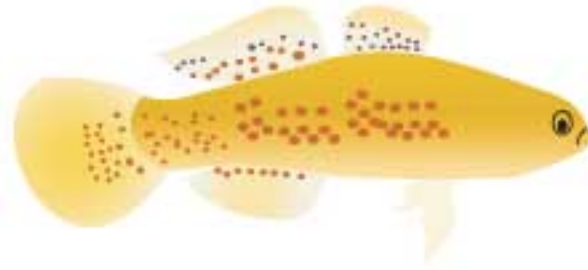

# Vertebrates - Fish

Warpaint Shiner  
*Luxilus coccogenis*

Purple Spotted Gudgeon  
*Mogurnda* sp.

Moorish Idol  
*Zanclus cornutus*

Summer Flounder  
*Paralichthys dentatus*

Parrotfish  
Family Scaridae

Leafy Sea Dragon  
*Phycodurus* sp.